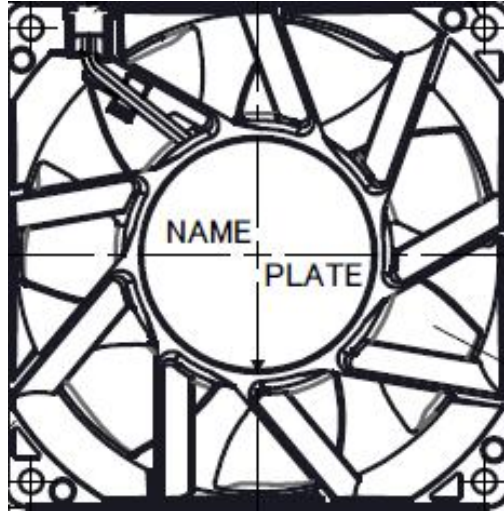

09238RA (D Type)

Number of spokes was increased from six (0 Type) to nine (D type) to standardize the casing shape and improve rigidity.

Overall Summary

- Increase in spokes improves rigidity of the frame making it more durable and resistant to shock and vibrate
- Does not compromise form, fit and function
- Cost does not change from 0 Type to D Type

We appreciate your support and cooperation. If you have any questions or concerns, please contact Alvaro Espinoza (aespinoza@nmbtc.com) or Jay Zhuang (jzhuang@nmbtc.com).

Sincerely,

NMBTC Fan Product Team