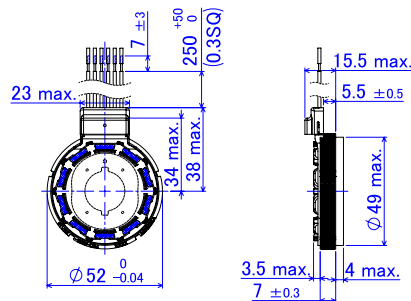

## Specifications

Number of multiple	2X-8X
Input Voltage [AC Vrms]	7
Input Frequency [KHz]	10
Transformation Ratio	0.286
Maximum Rotation Speed [r/min]	30000
Operation Temperature Range	-40 - +125
Stator Outer Diameter [mm]	52
Rotor Inner Diameter [mm]	18
Stack Thickness [mm]	7

## Dimensions

[mm]

[mm]